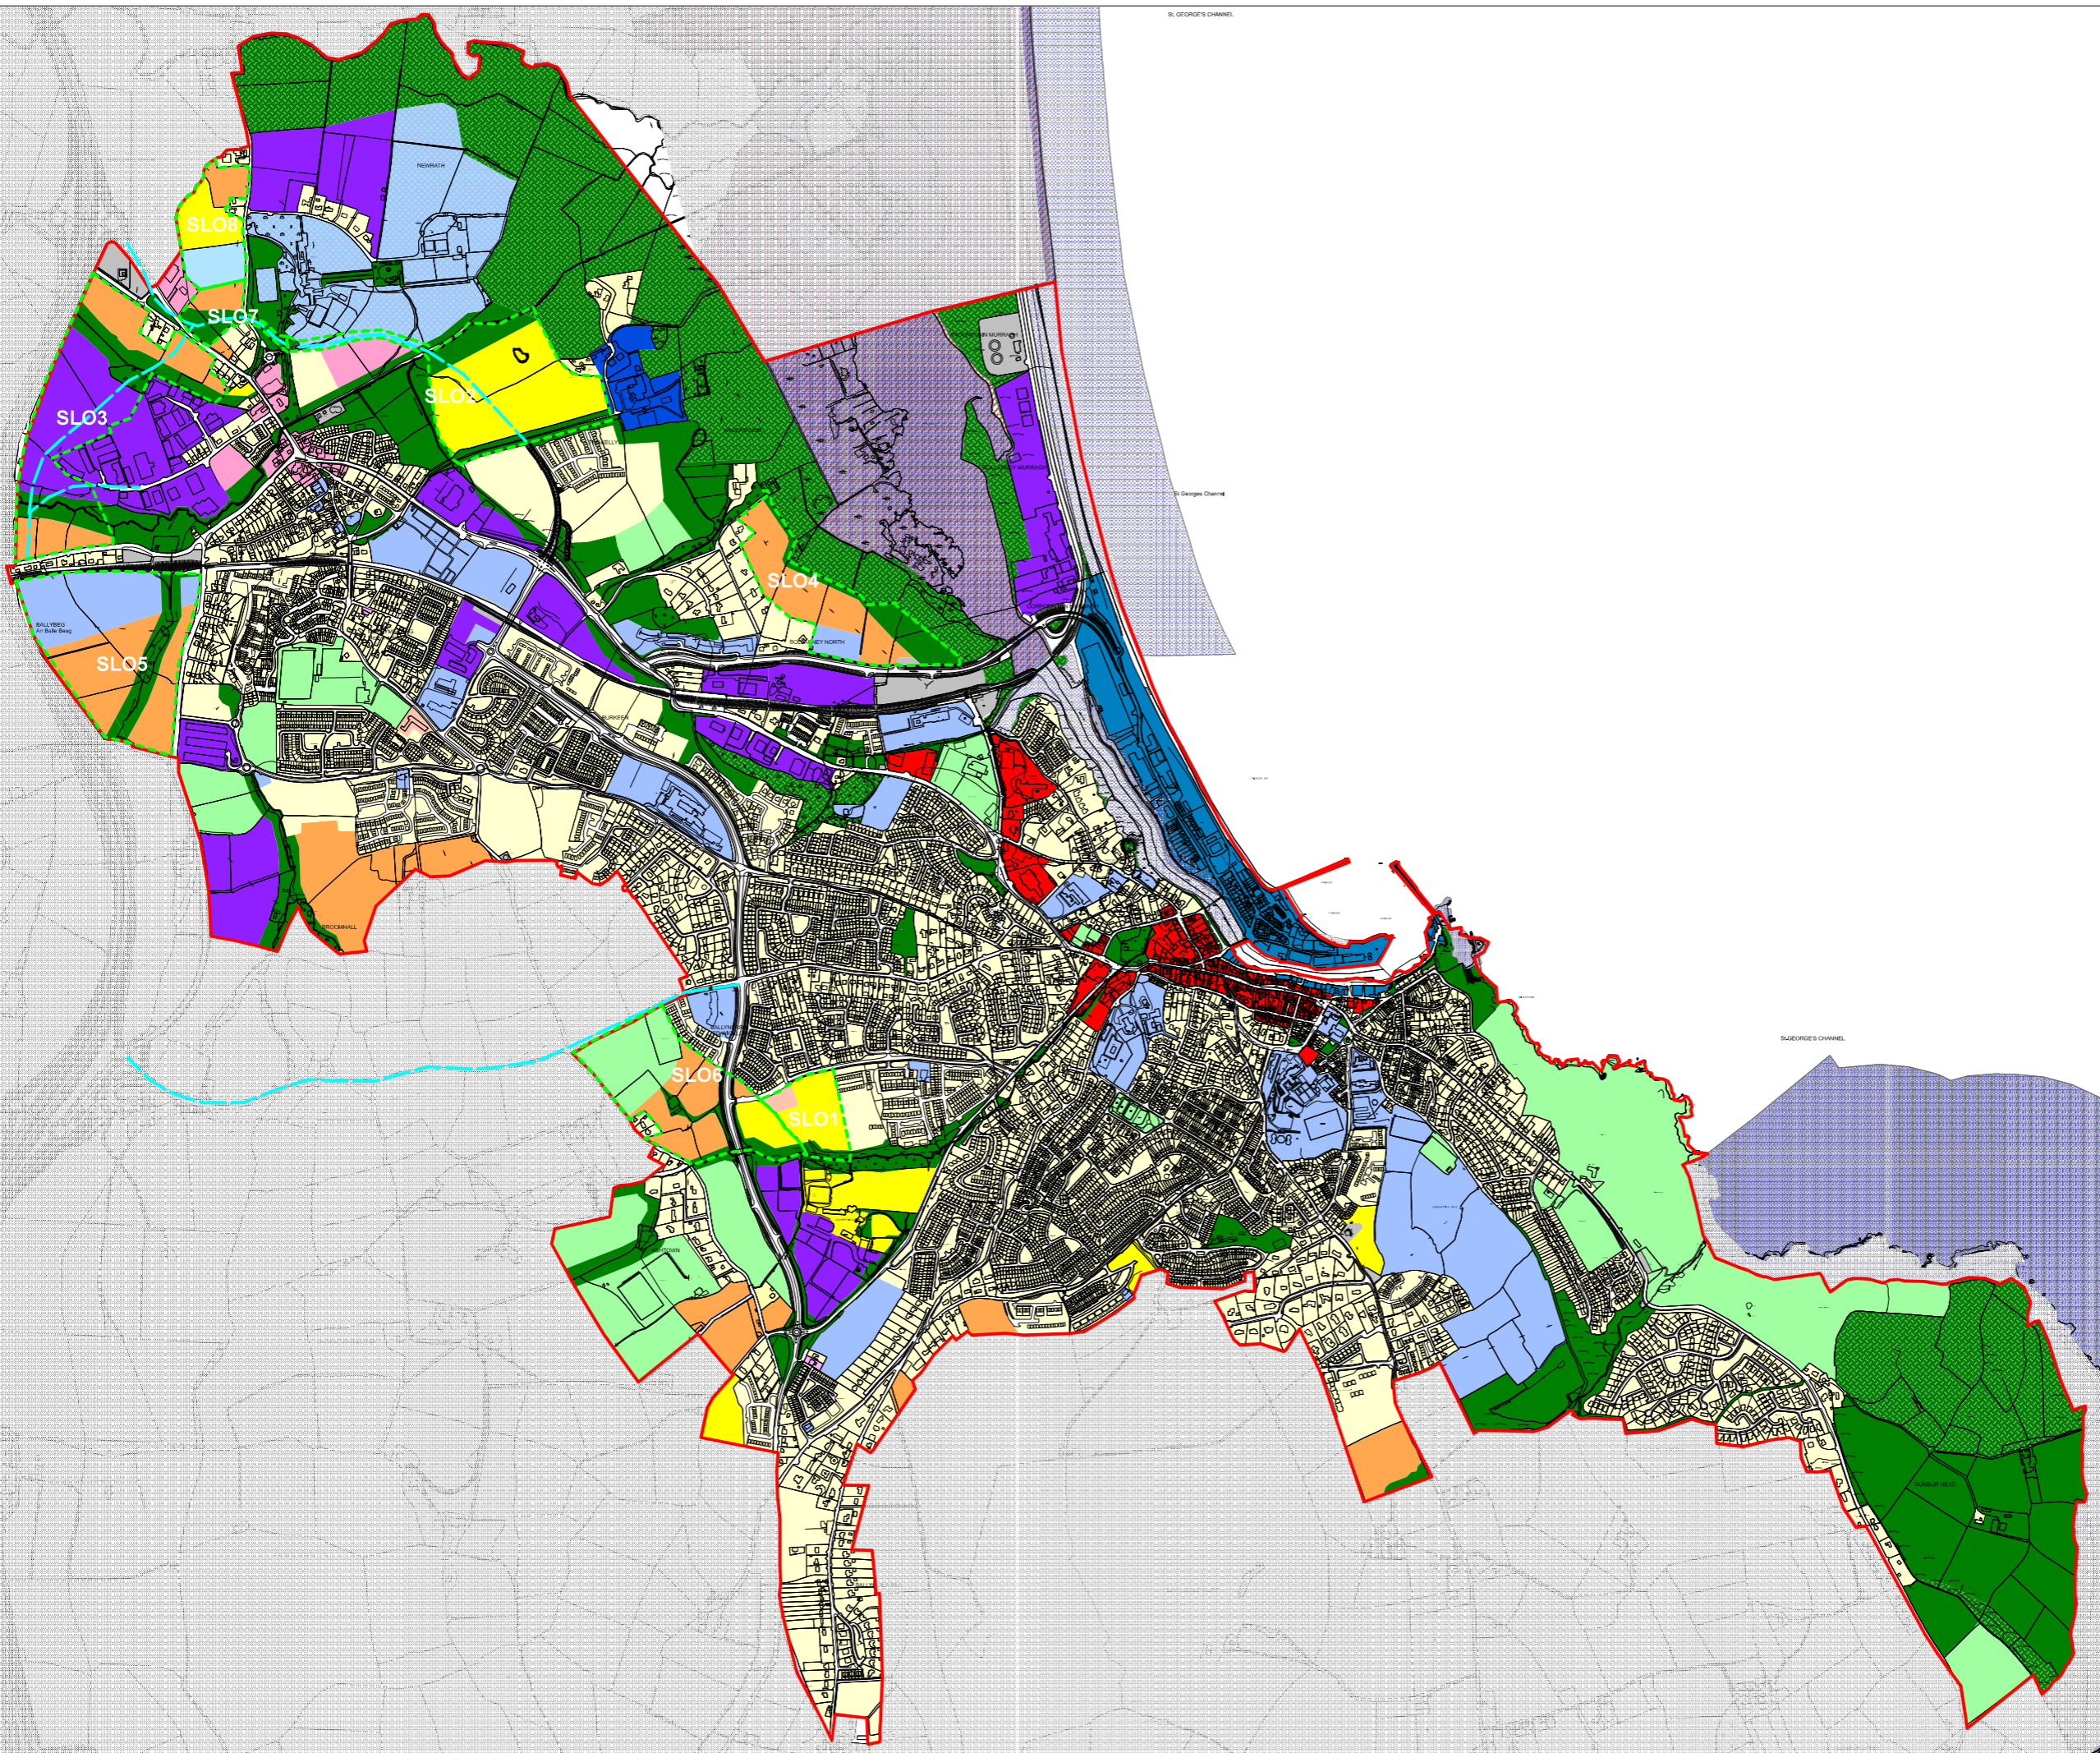

DRAFT
Wicklow Town - Rathnew
Local Area Plan 2025

Map No. 1
Land Use Zoning
Objectives

LEGEND

- RE - Existing Residential
- RN1 - New Residential - Priority 1
- RN2 - New Residential - Priority 2
- TC - Town Centre
- VC - Village Centre
- NC - Neighbourhood Centre
- LSS - Local Shops & Services
- WCC - Wicklow County Campus
- WZ - Waterfront
- E - Employment
- CE - Community & Education
- AOS - Active Open Space
- OS1 - Open Space
- OS2 - Natural Areas
- PU - Public Utility
- T - Tourism

- SAC - Special Area of Conservation
- SPA - Special Protection Area
- NHA - Natural Heritage Area
- SLO - Specific Local Objective
- Road Objectives
- Settlement Boundary

WICKLOW COUNTY
DEVELOPMENT PLAN
2022-2028

Wicklow County Council
Planning Department

Scale NTS